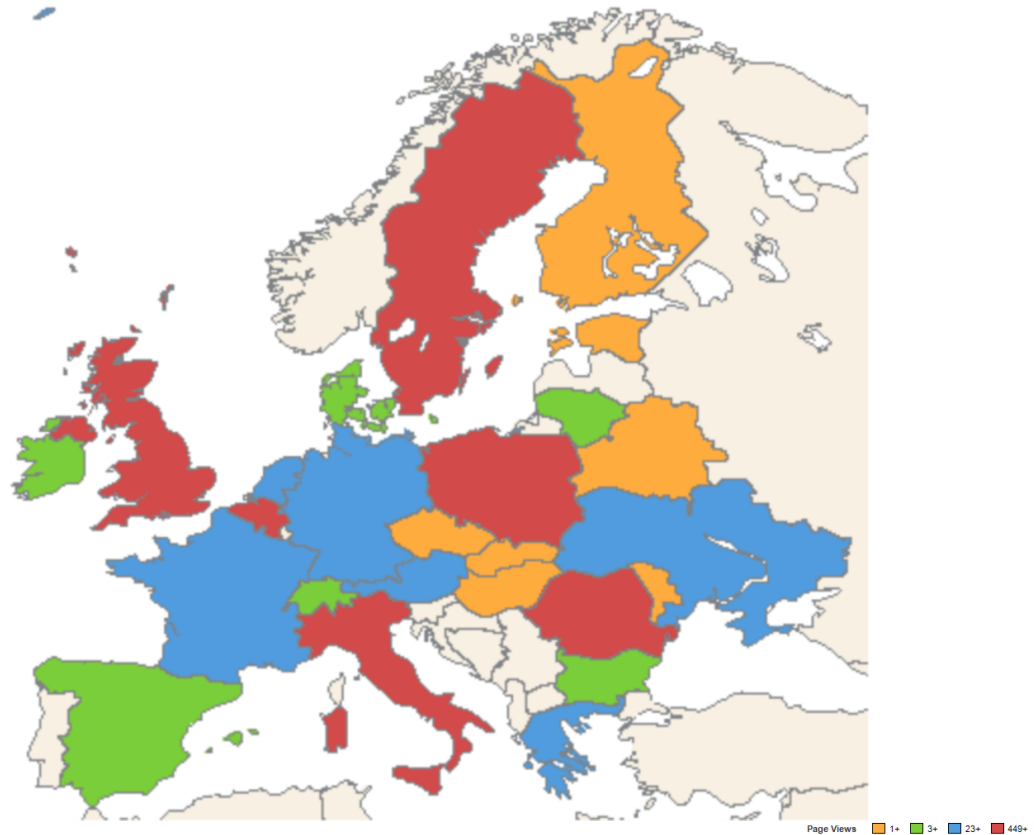

European Cities

carmenwebdesign.it

1/17/2022 - 6/12/2022

European Cities

1/17/2022 - 6/12/2022

	Country	City	Page Views	Visits	Visitors	Hits	Bandwidth
1	Italy	N/A	48,198	33,550	468	143,418	35,783.8 MB
2	Romania	N/A	11,320	9,288	13	40,376	1,034.6 MB
3	Italy	Rome	8,381	8,286	65	23,136	7,852.7 MB
4	Italy	Cerveteri	2,291	1,966	9	7,389	1,768.9 MB
5	Italy	Nerola	2,217	2,292	7	7,107	1,954.0 MB
6	United Kingdom	N/A	1,825	463	66	2,281	119.5 MB
7	Italy	Milan	1,451	478	21	3,932	1,761.6 MB
8	Italy	Rapolano Terme	1,350	833	6	3,997	1,246.5 MB
9	Sweden	Helsingborg	942	10	2	942	7.7 MB
10	Italy	Napoli	864	441	13	2,107	1,075.9 MB
11	Italy	Castellalto	858	1,087	2	2,342	764.7 MB

12	Italy	Formia	816	678	1	1,539	193.7 MB
13	Italy	Aprilia	768	781	4	2,982	1,010.4 MB
14	Italy	Como	673	724	1	1,620	841.2 MB
15	Italy	Monreale	662	309	4	1,415	371.9 MB
16	Italy	Cefalù	612	905	2	1,633	521.7 MB
17	Italy	Imola	606	101	4	1,564	239.2 MB
18	Poland	Kraków	586	371	2	624	1.8 MB
19	Sweden	Mantorp	574	385	1	574	0.8 MB
20	Italy	Brescia	561	677	3	1,565	239.7 MB
21	Italy	Sarnico	559	406	3	1,290	136.1 MB
22	Italy	Varese	515	286	1	897	147.5 MB
23	Italy	Pescia	504	38	1	1,149	69.9 MB
24	Italy	Motta Visconti	492	237	1	901	67.0 MB
25	Italy	Mantova	488	399	3	1,205	87.8 MB
26	Italy	Oppeano	478	186	2	1,281	65.6 MB
27	Italy	Pisogne	473	151	3	1,048	80.1 MB
28	Italy	Pontecorvo	437	538	1	1,341	641.6 MB
29	Italy	Castrolibero	429	367	1	1,005	164.7 MB
30	Italy	Padova	402	72	3	680	58.0 MB
31	Italy	Torino	402	413	13	2,130	366.1 MB
32	Italy	Catania	390	307	8	1,077	194.8 MB
33	Italy	Netro	384	64	1	656	147.2 MB
34	Italy	Castelvetrano	353	55	2	950	447.8 MB
35	Greece	Náfplio	350	230	1	350	0.6 MB