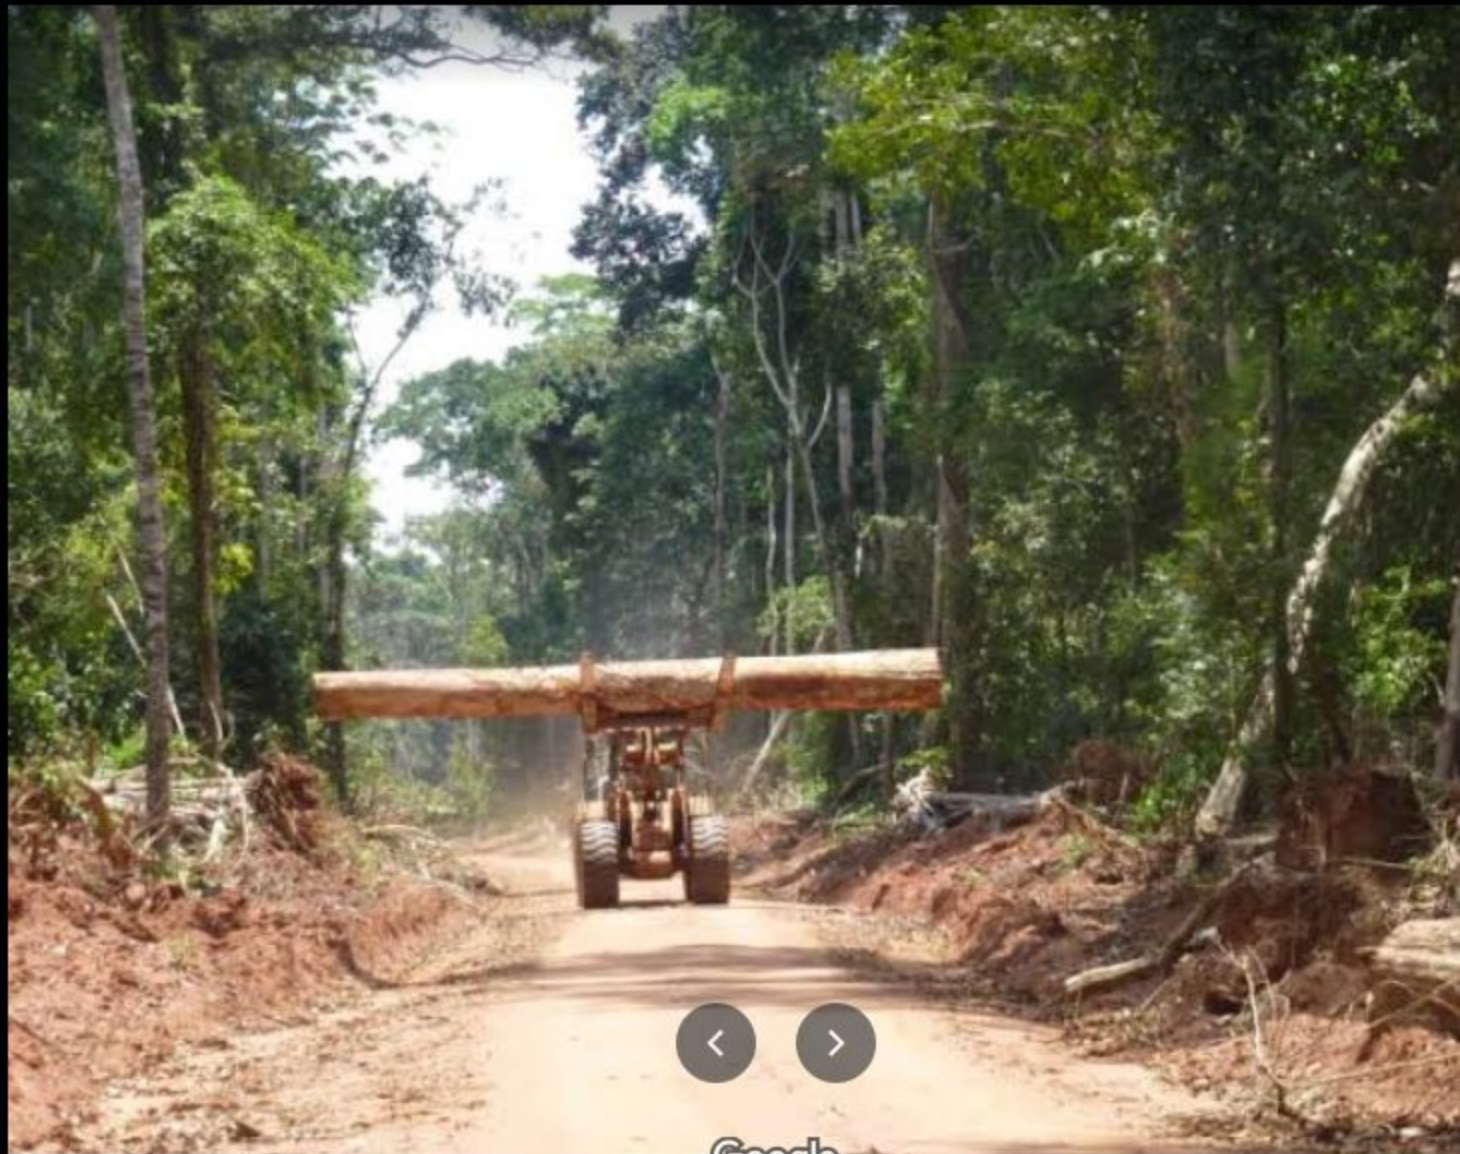

Google

Navigation and utility icons:

- Location pin icon with a yellow 'c' next to it.
- Location pin icon with a green triangle and the text "Barka be".
- Wheelies icon (a blue figure on a wheel).
- Location pin icon with the text "كومى" and "schea" below it.

Wheelies
Barka be
کومی
schea

Foreste del Congo

stephen Meyan

Foto - set 2020

Google

du Congo

Google

Google

Viewpoint of the Moon

Isabel Ferra

Foto - mar 2021

Google

Alaska

 gercon ramos

Foto - feb 2022

Princess
ss Lodge 