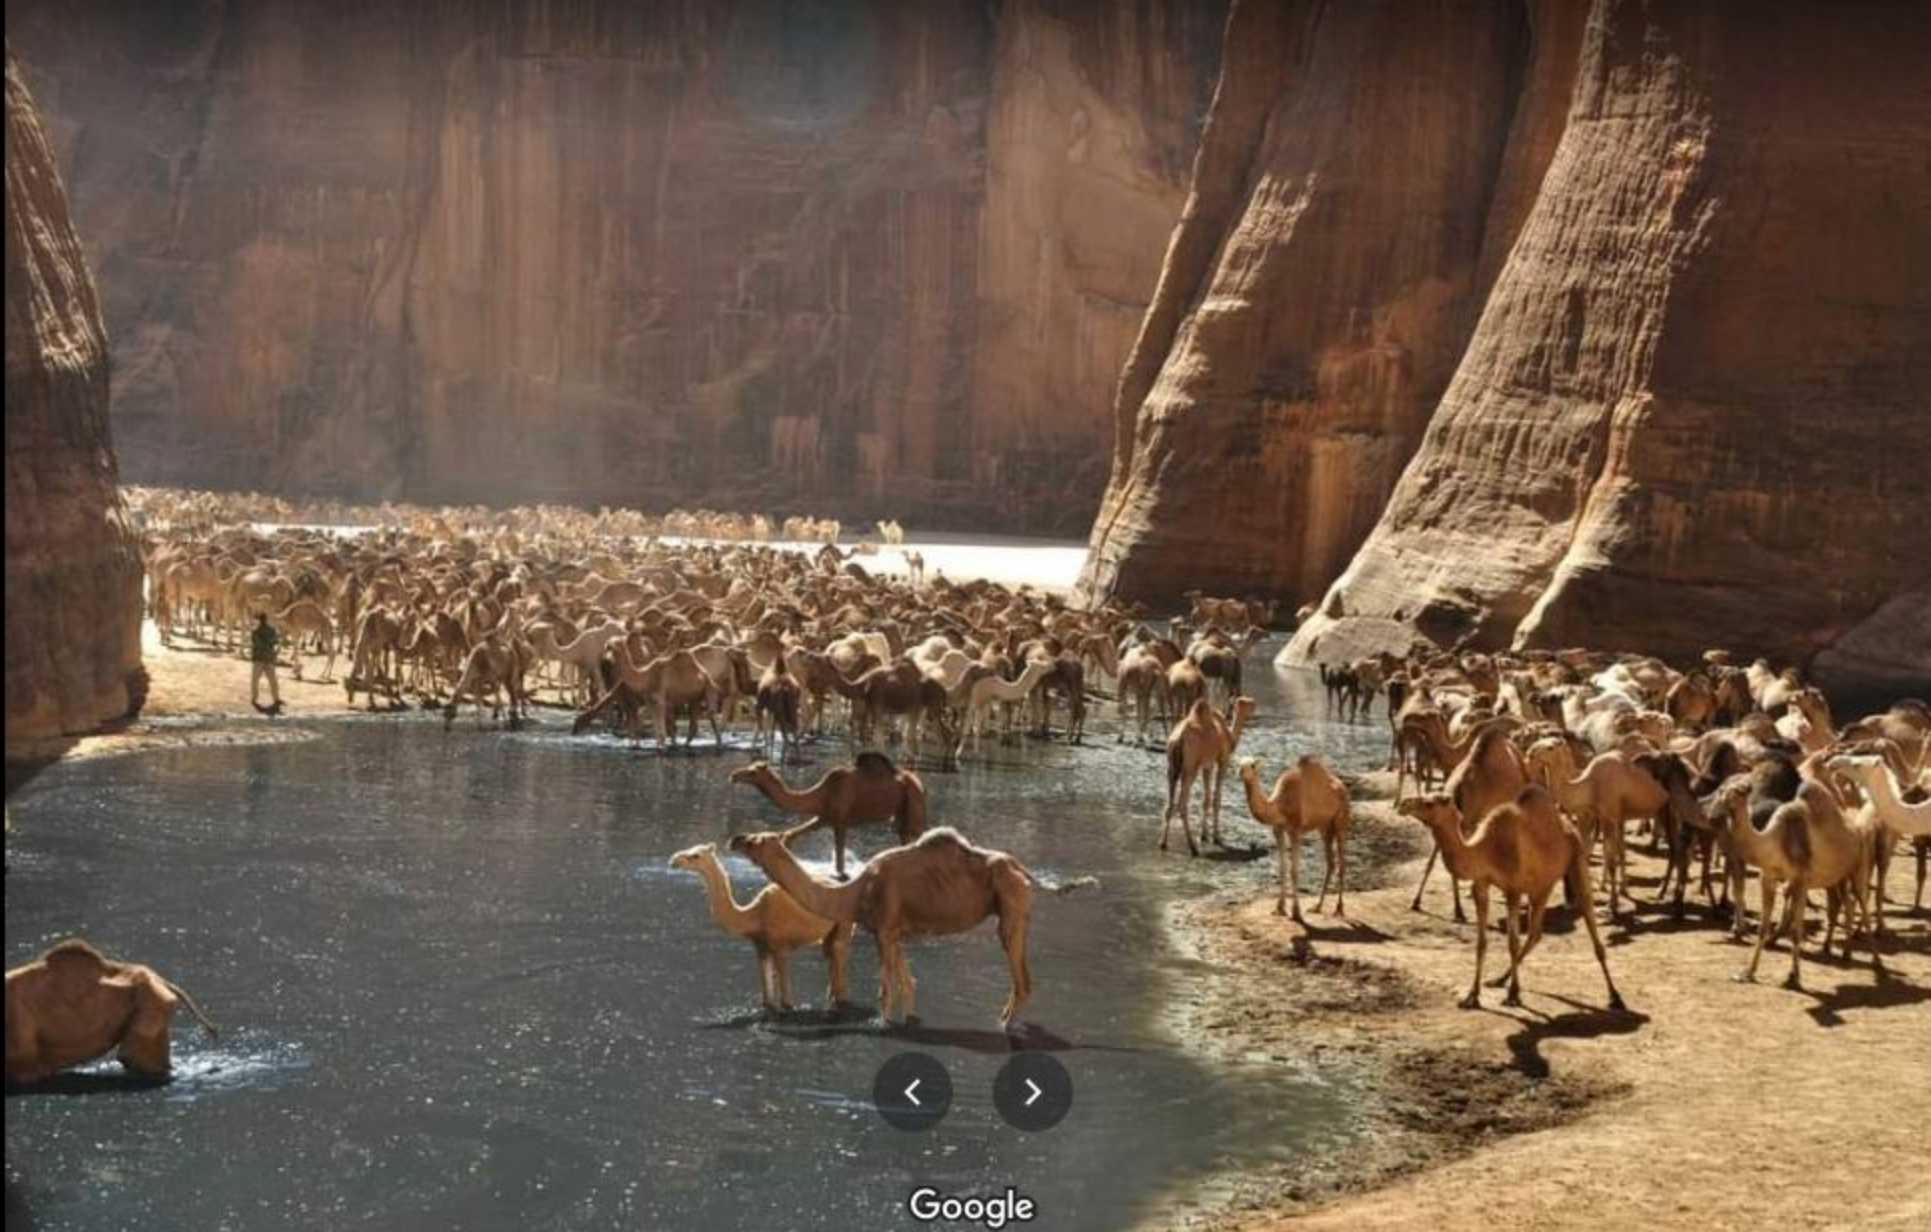

parco nazionale della Foresta di Day

Bourhan Ibrahim

Foto - gen 2020

Ghoubbel El-Kharab

Google

Guelta d'Archei

علاء الدين خريوش ابو محمد

Foto - nov 2021

Google

Navigation and utility icons:

- Location pin icon with a yellow 'c' next to it.
- Location pin icon with a green triangle and the text "Barka be".
- Wheelies icon (a blue figure on a wheel).
- Location pin icon with the text "كومى" and "schea" below it.

Wheelies
Barka be
کومی
schea

Foreste del Congo

stephen Meyan

Foto - set 2020

Google

du Congo

Google

Google

Foto - ott 2020

son Falls
k Uganda

Google

DINOSAURE
SCIENTIFIQUE: SACCOSUCHUS IM
TYPE : CROCODYMIEN
REGIME ALIMENTAIRE : CARNIVOR
SITE : GADAFUWA REGION DAGAL
DATE DE DECOUVERTE : 1966 PHILIPPE
FRANCOIS PHILIPPE TAQUET
DATATION : 110 MA BP
POIDS : HUIT(S) TONNES ENVIRON
TAILLE : QUATRE (4) METRES