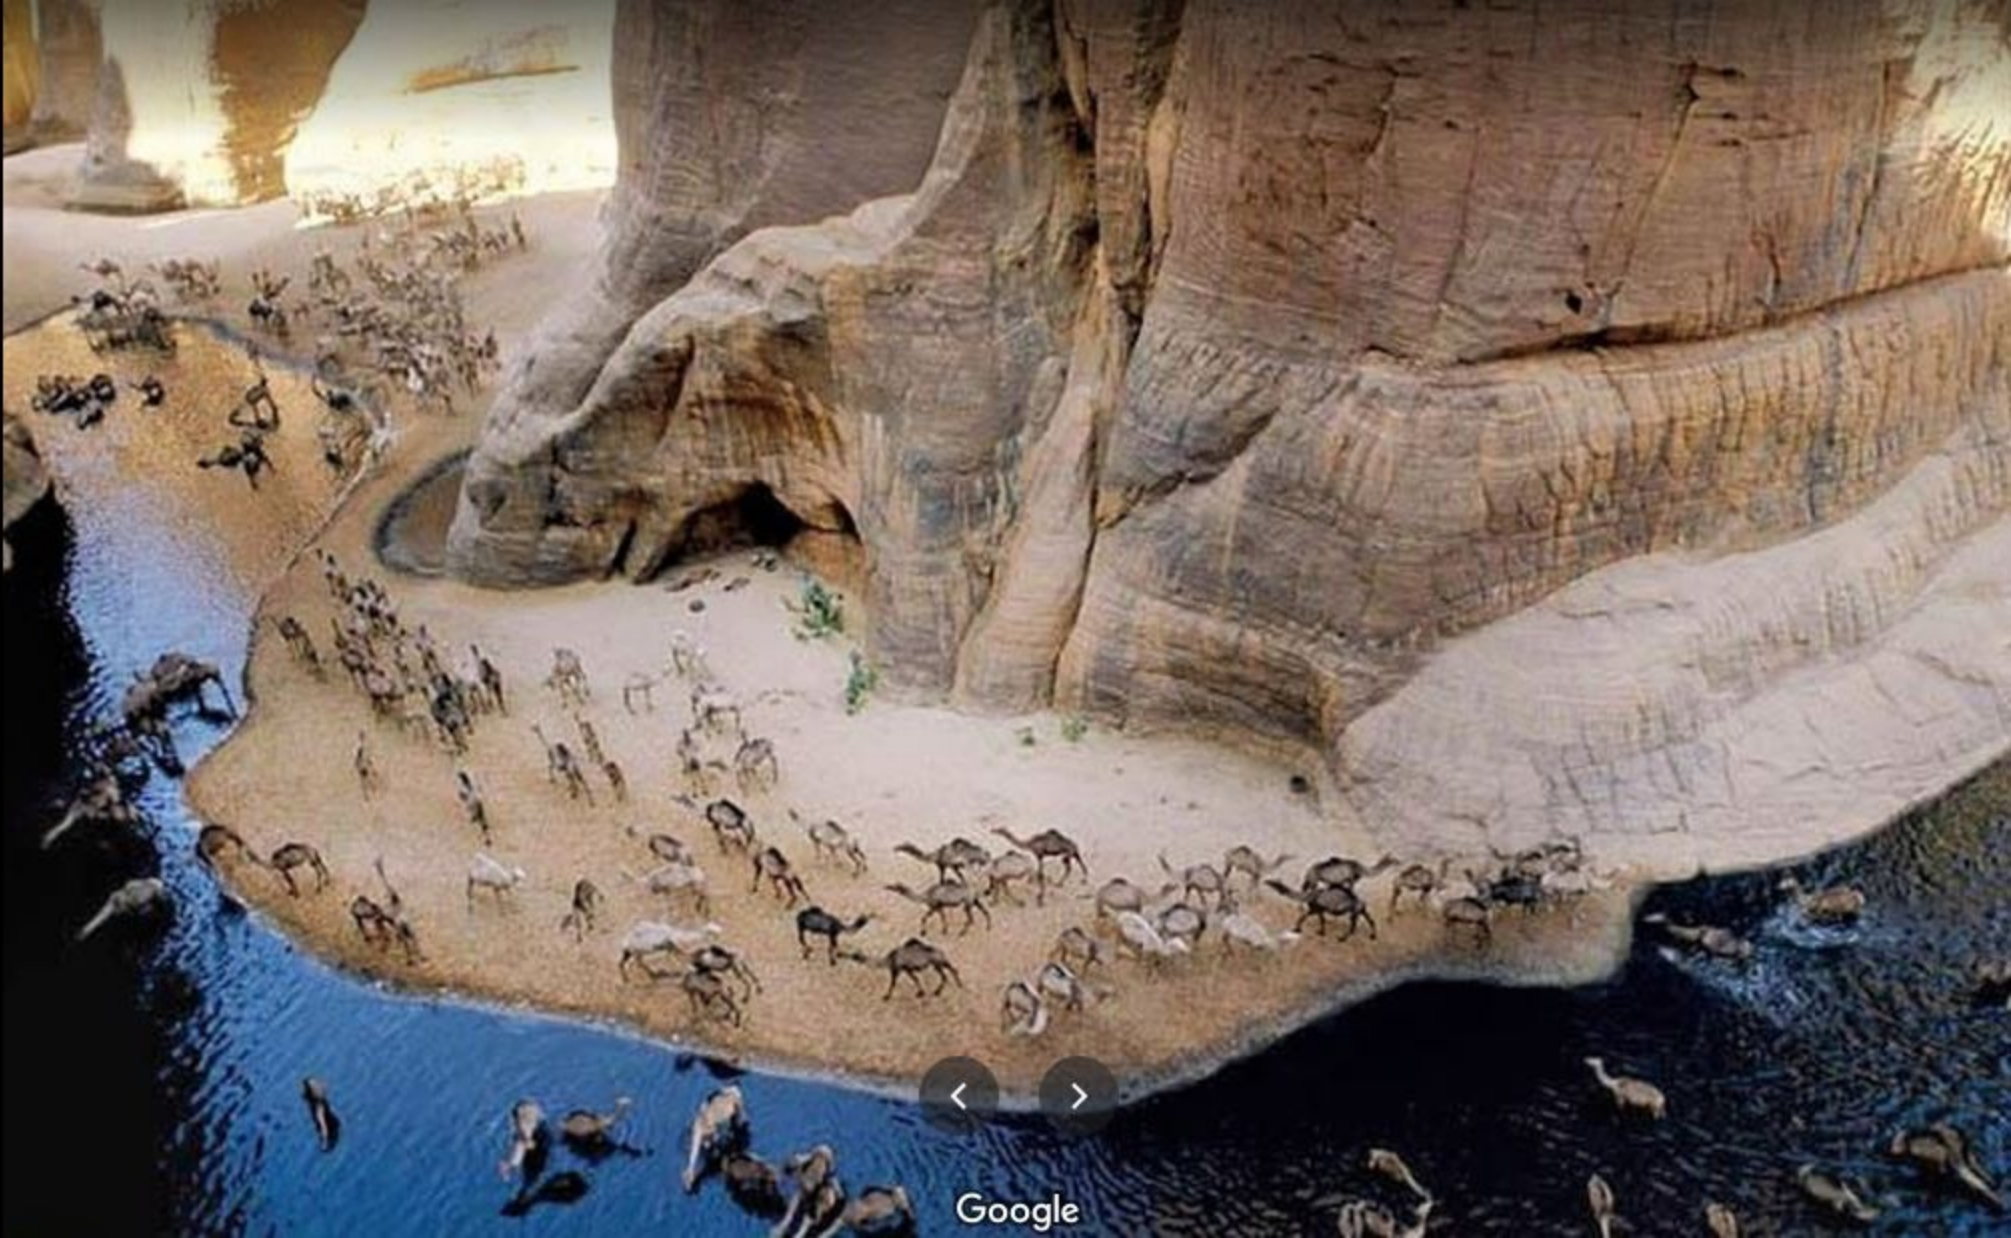

parco nazionale della Foresta di Day

Bourhan Ibrahim

Foto - gen 2020

Ghoubbel El-Kharab

Google

Guelta d'Archei

علاء الدين خريوش ابو محمد

Foto - nov 2021

Google

Navigation and utility icons:

- Location pin icon with a yellow 'c' next to it.
- Location pin icon with a green triangle and the text "Barka be".
- Wheelies icon (a blue figure on a wheel).
- Location pin icon with the text "كومى" and "schea" below it.

Wheelies
Barka be
کومی
schea

Foreste del Congo

stephen Meyan

Foto - set 2020

Google

du Congo

Google

Google

Foto - ott 2020

son Falls
k Uganda

Google

DINOSAURE
SCIENTIFIQUE: SACCOSUCHUS IM
TYPE : CROCODYMIEN
REGIME ALIMENTAIRE : CARNIVOR
SITE : GADAFUWA REGION DAGAL
DATE DE DECOUVERTE : 1966 PHILIPPE
FRANCOIS PHILIPPE TAQUET
DATATION : 110 MA BP
POIDS : HUIT(S) TONNES ENVIRON
TAILLE : QUATRE (4) METRES