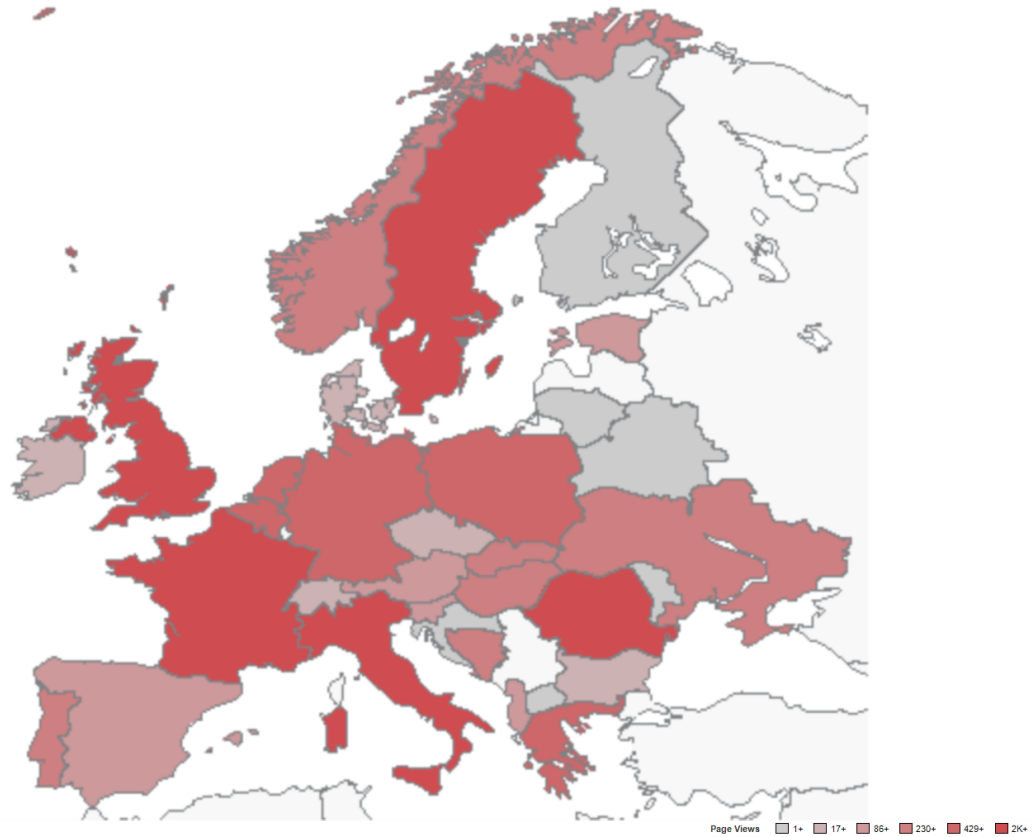

# European Countries

carmenwebdesign.it

1/17/2022 - 1/18/2023

# European Countries

1/17/2022 - 1/18/2023

	Country	Page Views	Visits	Visitors	Hits	Bandwidth
1	Italy	157,826	65,633	5,246	477,502	135,246.6 MB
2	Romania	27,212	15,795	104	85,310	1,855.2 MB
3	United Kingdom	2,670	841	254	4,029	512.9 MB
4	France	2,325	1,789	421	6,278	1,277.8 MB
5	Sweden	2,042	1,122	53	2,575	397.6 MB
6	Poland	1,779	1,232	74	2,170	224.3 MB
7	Germany	596	451	195	1,411	412.7 MB
8	Belgium	517	283	26	860	229.2 MB
9	Netherlands	437	139	53	594	131.3 MB
10	Greece	429	301	29	682	536.3 MB
11	Hungary	396	22	14	495	16.1 MB
12	Ukraine	382	990	95	1,343	662.1 MB
13	Bosnia and Herzegovina	348	2	2	348	0.6 MB
14	Slovakia	341	8	8	343	0.7 MB
15	Norway	234	13	11	240	1.1 MB
16	Portugal	230	15	13	239	1.7 MB